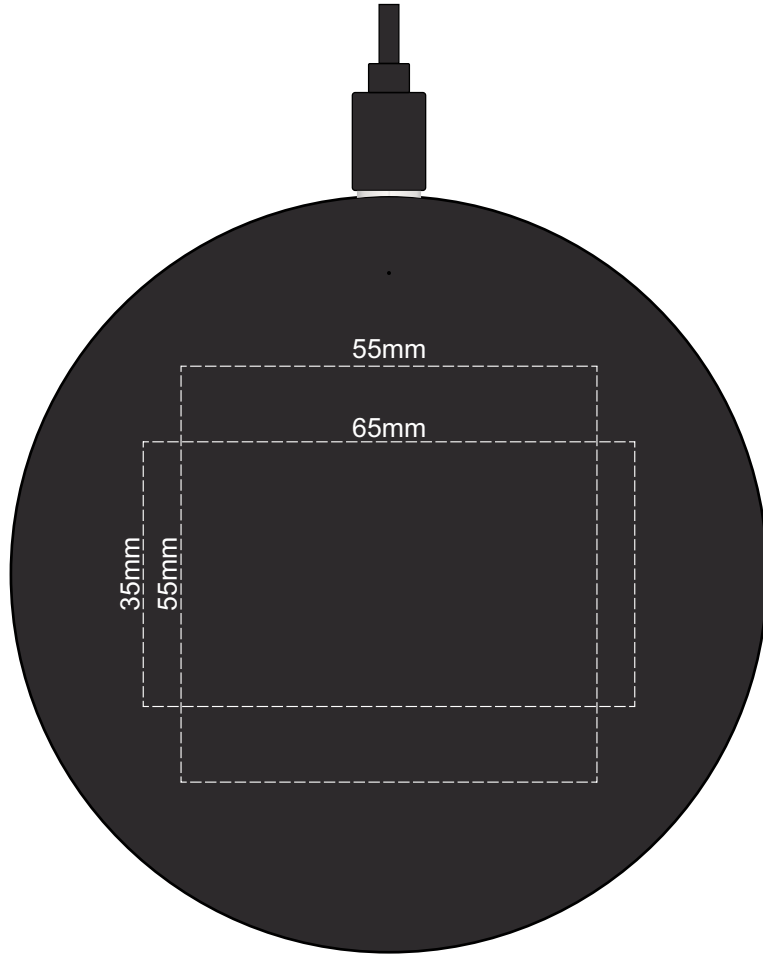

100% of Actual Size
Pad Print
FRONT ONLY

100% of Actual Size
Direct Digital
FRONT ONLY