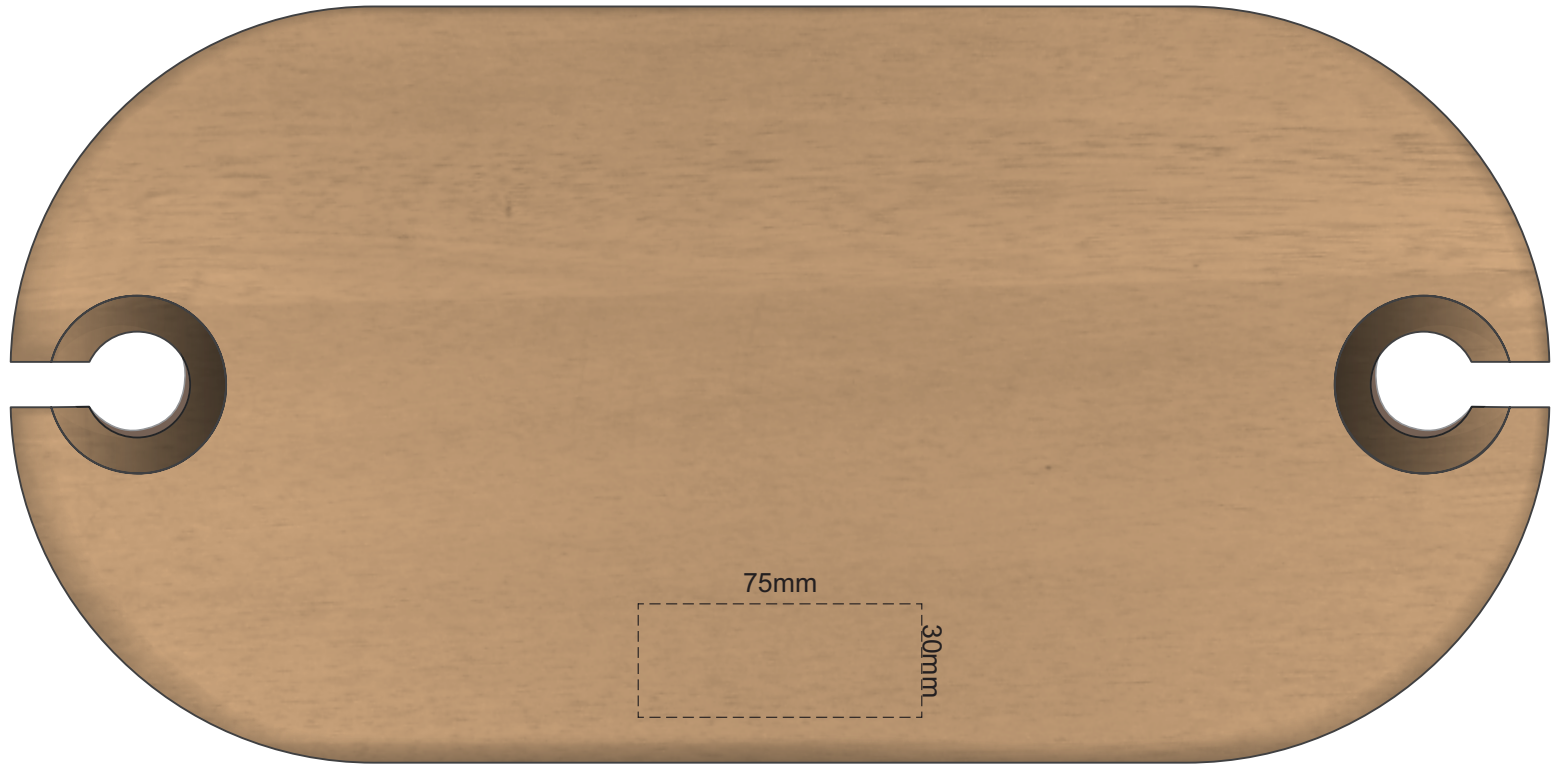

50% of Actual Size
Pad Print
(White, PMS 476C or Black Print Only)

This product is a natural material, please allow for variances in grain pattern and branding.

100% of Print size

50% of Actual Size
Laser Engraving
Hot Stamping

This product is a natural material, please allow for variances in grain pattern and engraving colour.

100% of Print size
75mm

-  Engraves to a Natural Etch
-  Hot Stamping Natural Finish