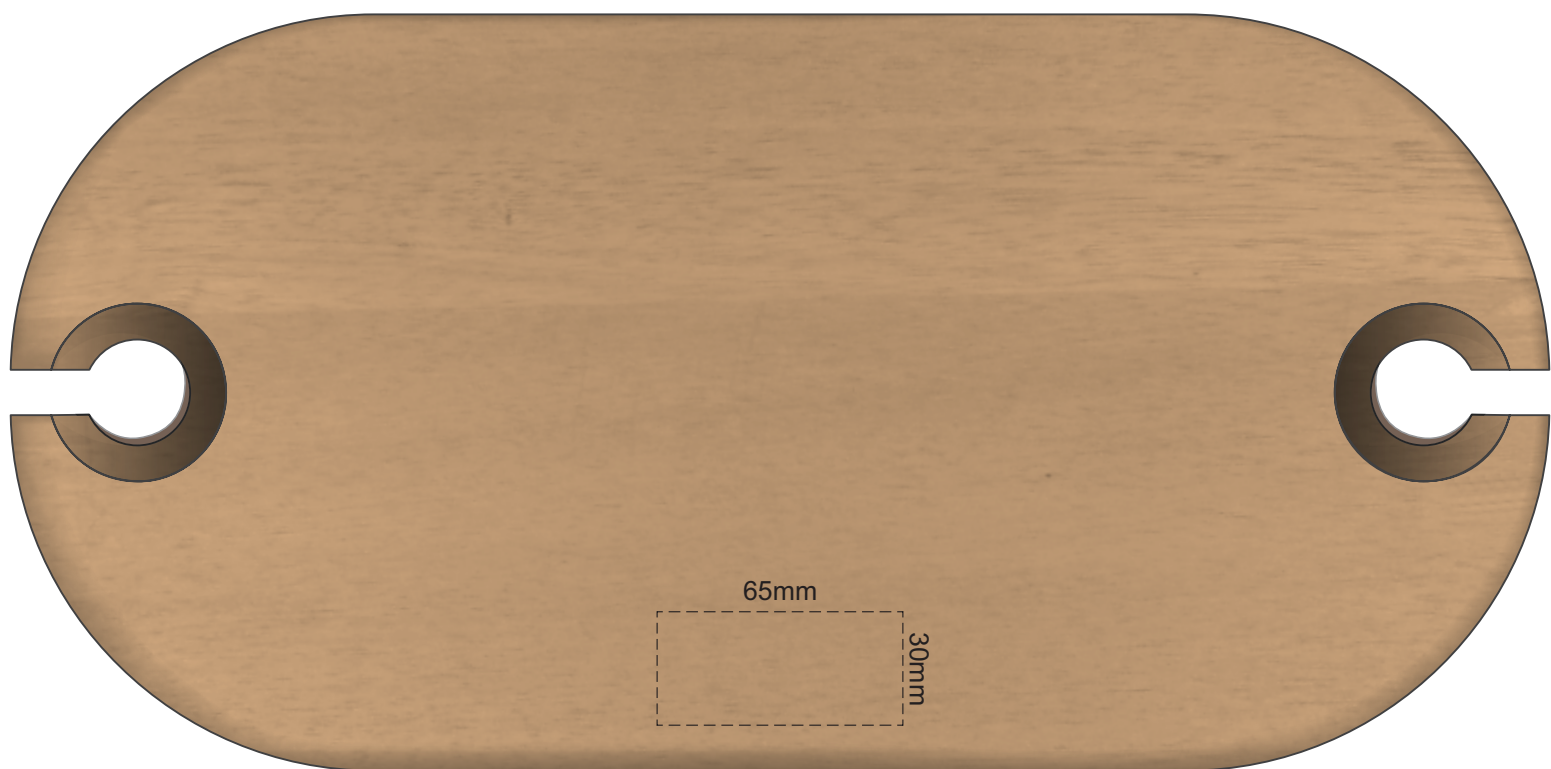

50% of Actual Size
Pad Print
(White, PMS 476C or Black Print Only)

This product is a natural material, please allow for variances in grain pattern and branding.

100% of Print size

50% of Actual Size
Laser Engraving
Hot Stamping

This product is a natural material, please allow for variances in grain pattern and engraving colour.

100% of Print size
75mm

-  Engraves to a Natural Etch
-  Hot Stamping Natural Finish